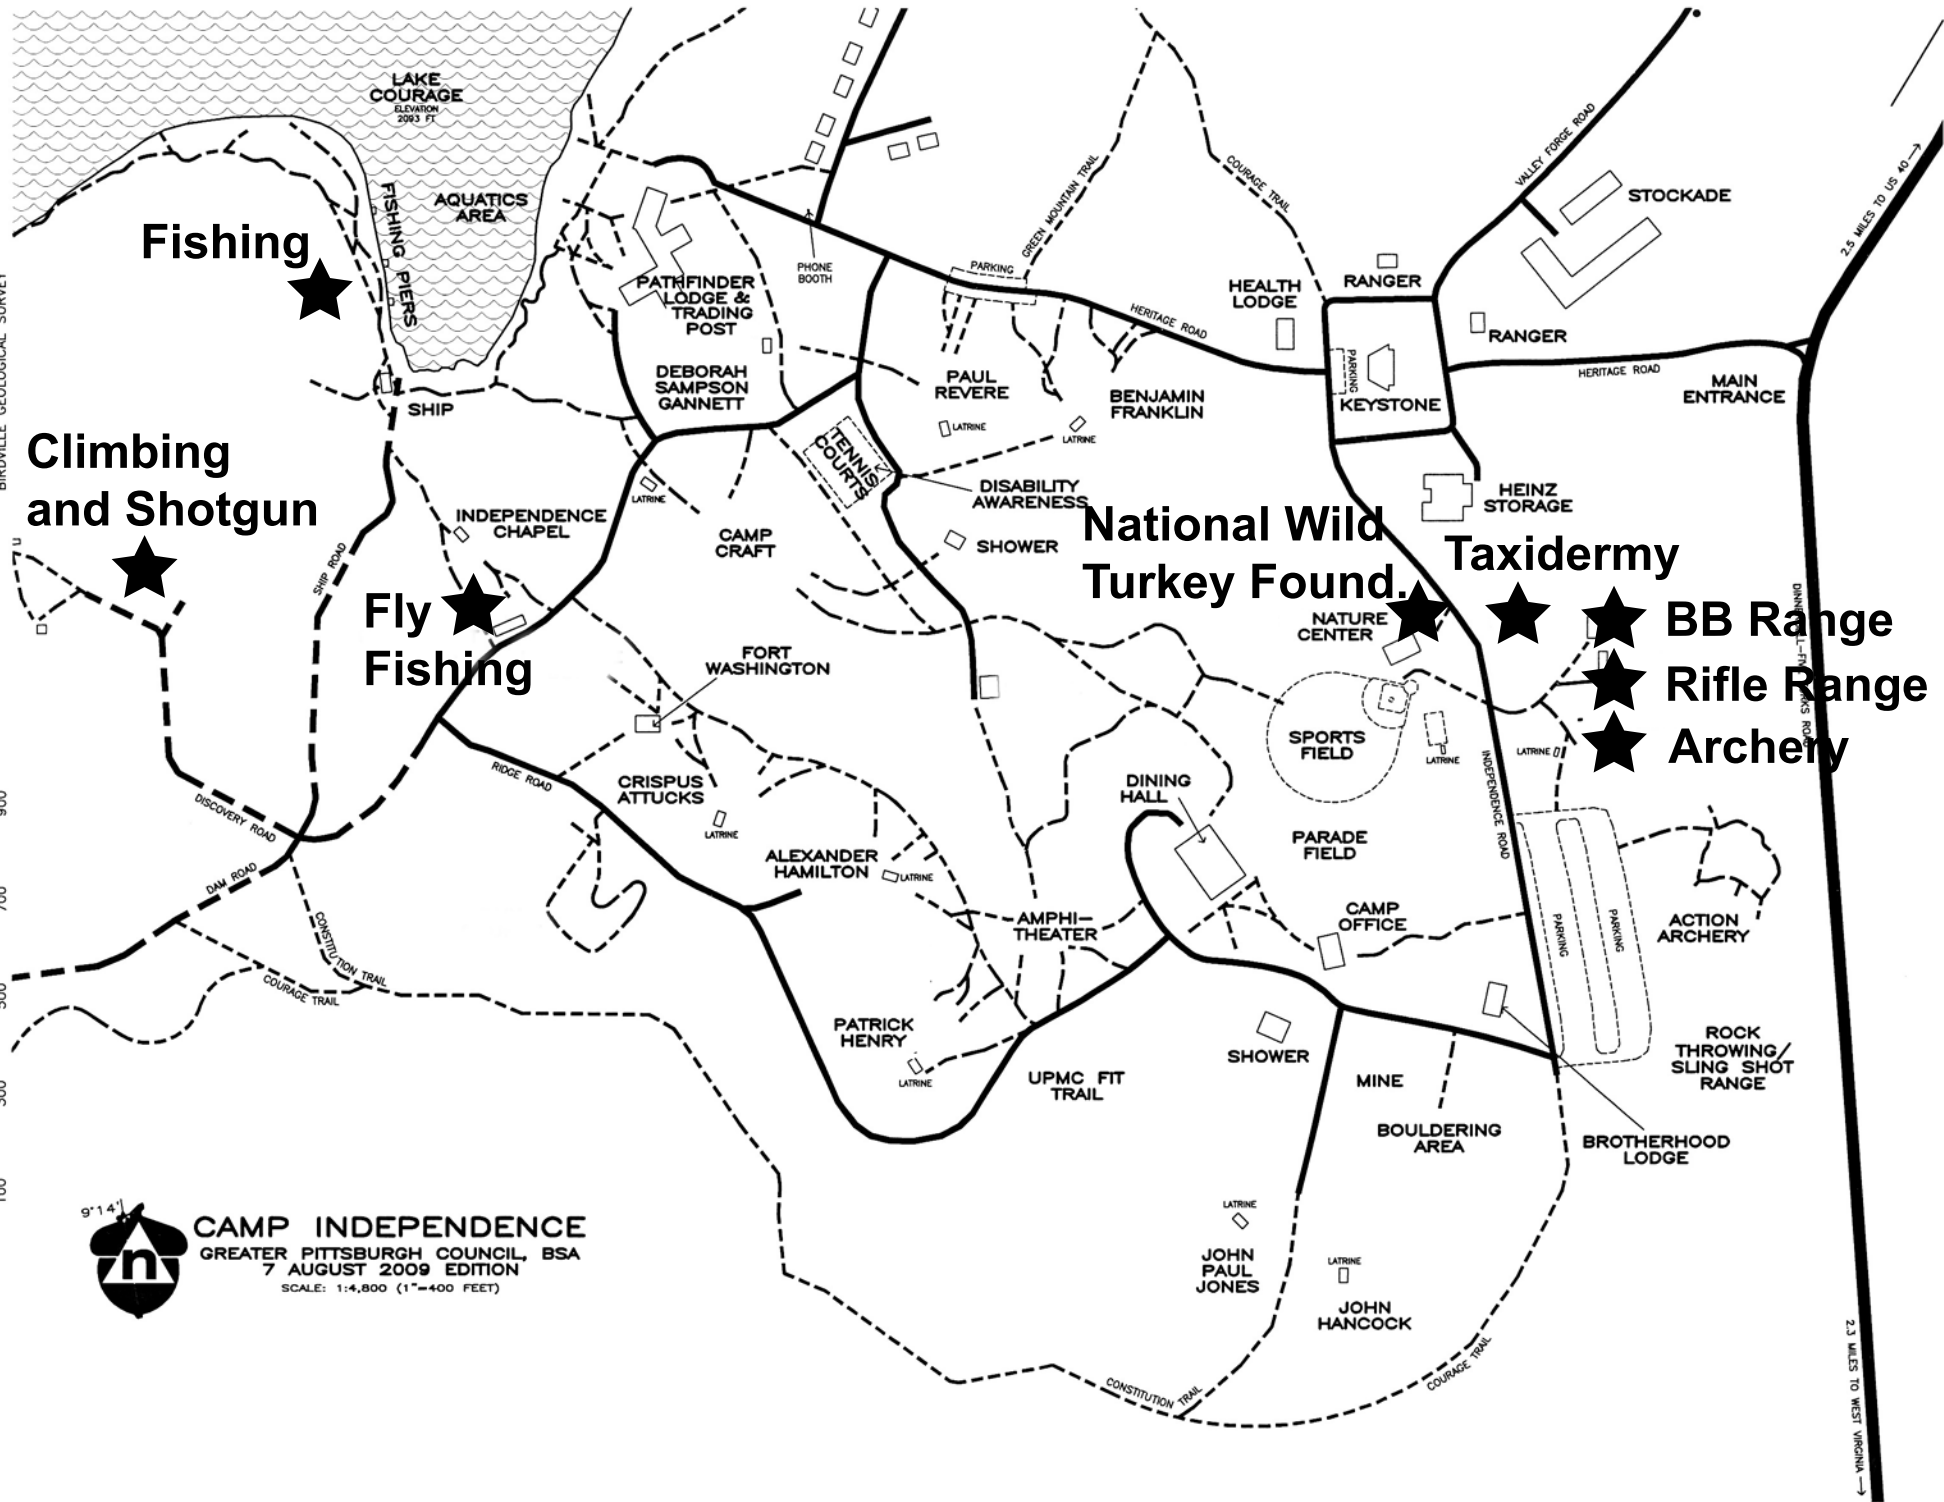

Trailblazer 2009 Boy Scout and Venturer Schedule

	Rifle Range	Archery	Taxidermy and National Wild Turkey Found.	Fishing	Fly Fishing	Shotgun
9 – 9:55	A	B	C	D	E	F
10:10 – 11:05	F	A	B	C	D	E
11:20 – 12:15	E	F	A	B	C	D
12:30 – 1:30	A B C D E F (lunch)					
1:45 – 2:40	D	E	F	A	B	C
2:55 – 3:50	C	D	E	F	A	B
4:05 - 5	B	C	D	E	F	A

CAMP INDEPENDENCE
 GREATER PITTSBURGH COUNCIL, BSA
 7 AUGUST 2009 EDITION
 SCALE: 1:4,800 (1"=400 FEET)

National Wild Turkey Found.

Taxidermy

★ **BB Range**

★ **Rifle Range**

★ **Archery**

2.3 MILES TO WEST VIRGINIA →