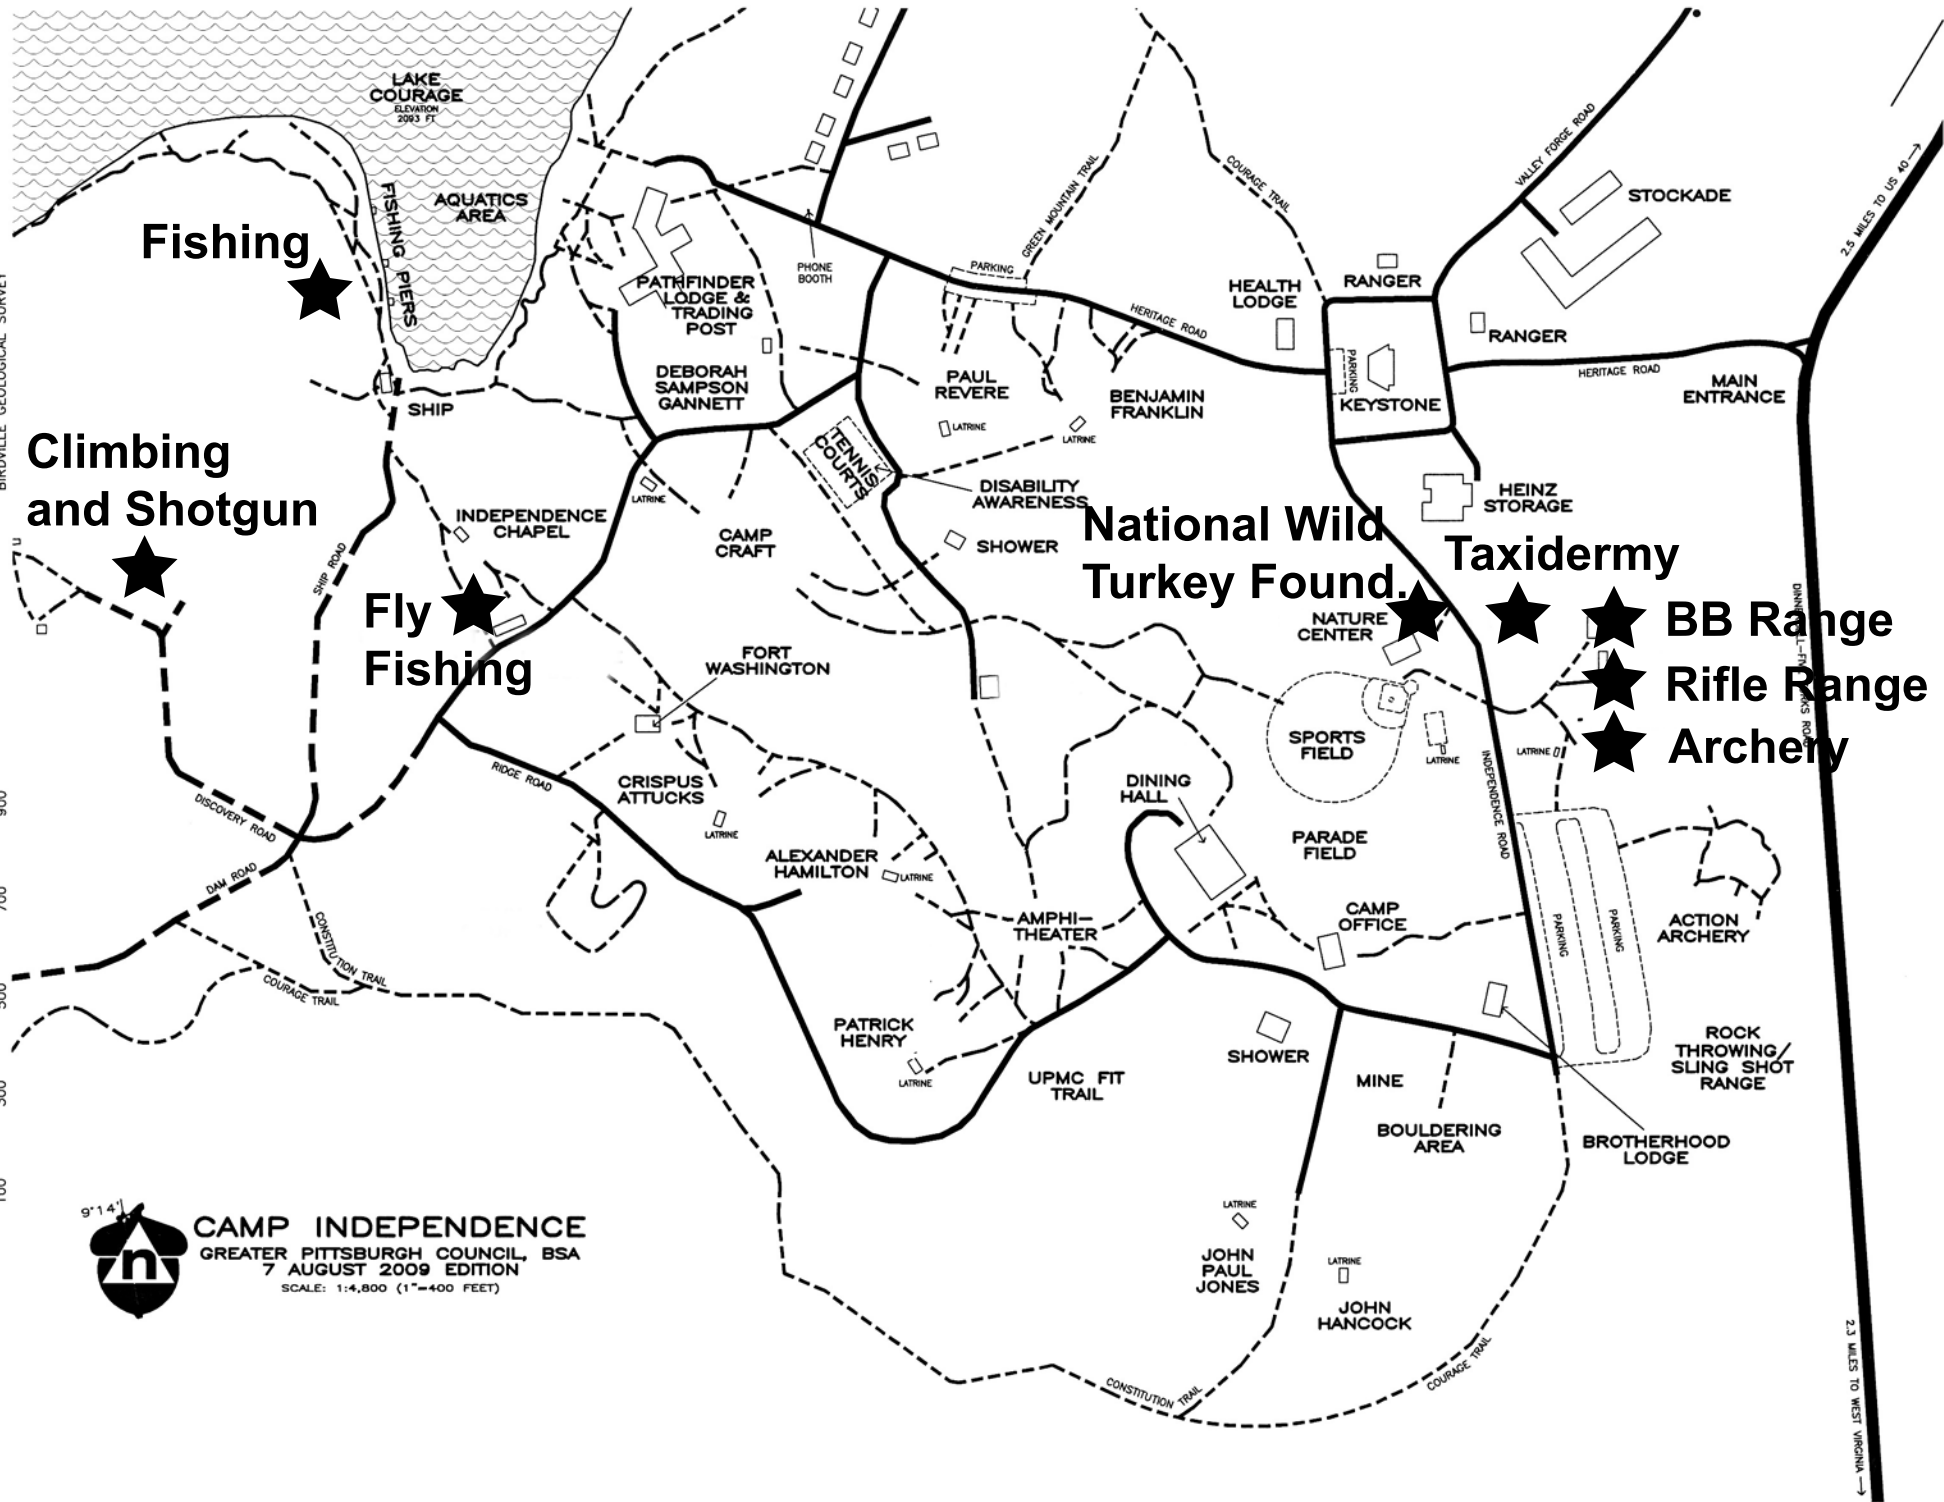

Trailblazer 2009 Cub Scout and Webelos Schedule

	BB Range	Archery	Taxidermy and National Wild Turkey Found.	Fishing	Fly Fishing	Climbing
9 – 9:55	A	B	C	D	E	F
10:10 – 11:05	F	A	B	C	D	E
11:20 – 12:15	E	F	A	B	C	D
12:30 – 1:30	A B C D E F (lunch)					
1:45 – 2:40	D	E	F	A	B	C
2:55 – 3:50	C	D	E	F	A	B
4:05 - 5	B	C	D	E	F	A

CAMP INDEPENDENCE
 GREATER PITTSBURGH COUNCIL, BSA
 7 AUGUST 2009 EDITION
 SCALE: 1:4,800 (1"=400 FEET)

Fishing ★

Climbing and Shotgun ★

Fly Fishing ★

National Wild Turkey Found. ★

Taxidermy ★

- ★ BB Range
- ★ Rifle Range
- ★ Archery

2.3 MILES TO WEST VIRGINIA →