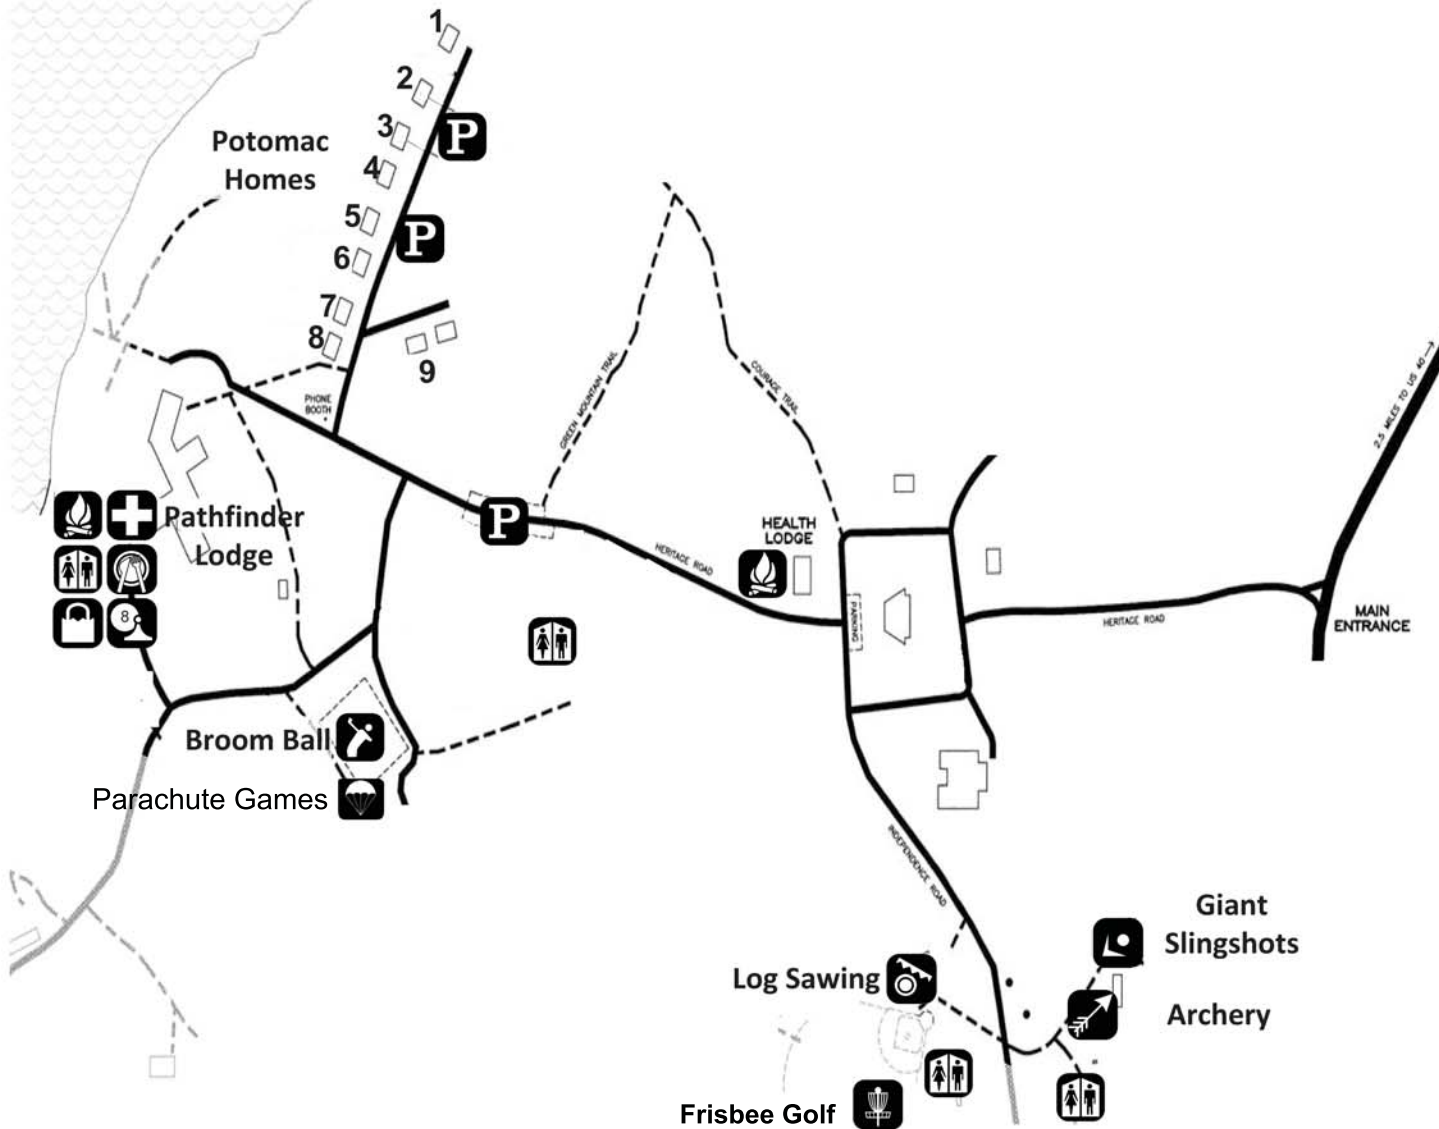

2012 Winter Weekend

ATTENTION !
LAKE IS OFF LIMITS
UNLESS AUTHORIZED
FOR A
PROGRAM EVENT

Facilities

- Parking
- Warming Station
- First Aid
- Restroom
- Gift Shop
- Game Room
- Dining Room
- Parking

Events

- Archery
- Parachute Games
- Broom Ball
- Giant Slingshots
- Log Sawing
- Frisbee Golf

Gift Shop Hours

Friday	7 - 10 p.m.
Saturday	8:30 - 11:15 a.m.
	12 - 6 p.m.
	6:45 - 7:30 p.m.
	8:30-10 p.m.
Sunday	8:45 - 10 a.m.