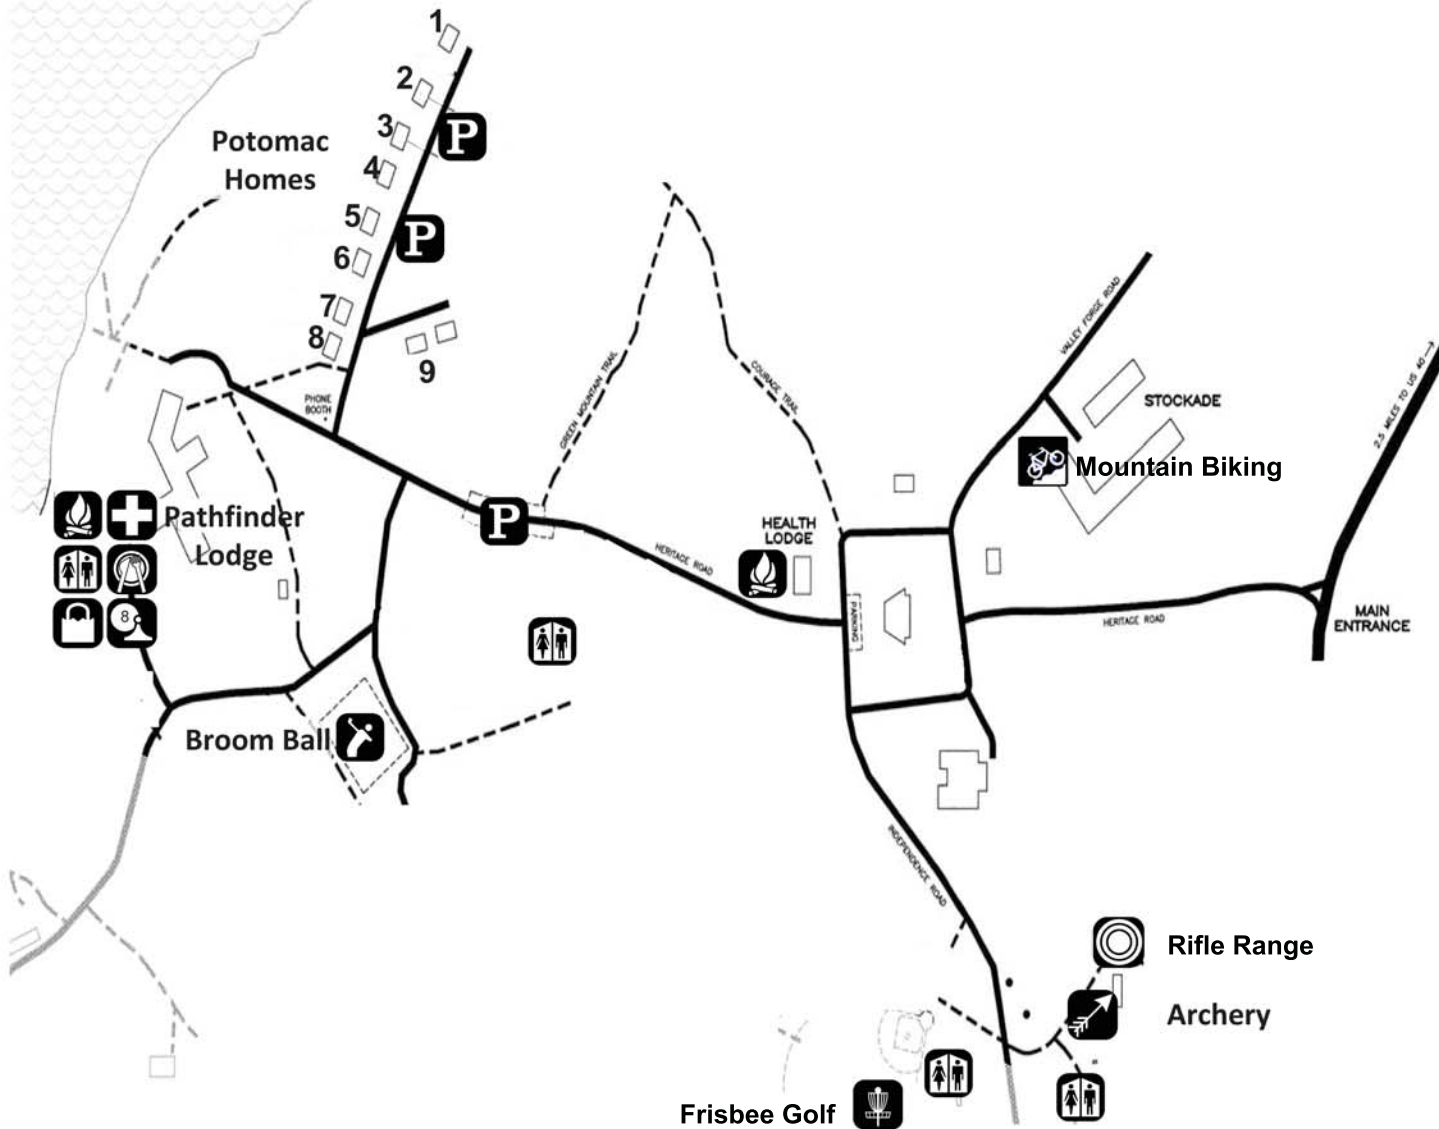

# 2012 Winter Weekend

**ATTENTION !**  
LAKE IS OFF LIMITS  
UNLESS AUTHORIZED  
FOR A  
PROGRAM EVENT

## Facilities

- Parking
- Warming Station
- First Aid
- Restroom
- Gift Shop
- Game Room
- Dining Room
- Parking

## Events

- Archery
- Mountain Biking
- Broom Ball
- Rifle Range
- Frisbee Golf

## Gift Shop Hours

Friday	7 - 10 p.m.
Saturday	8:30 - 11:15 a.m.
	12 - 6 p.m.
	6:45 - 7:30 p.m.
	8:30-10 p.m.
Sunday	8:45 - 10 a.m.